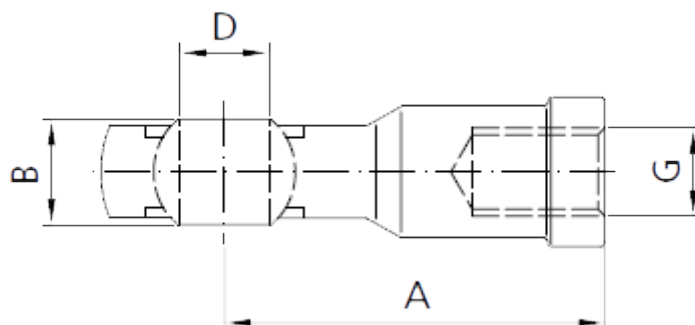

Article number: 04HAG43

Description: Stabilus Industry Line Ledhoved Steel
Type AG43 M10, Ø10 mm, B=14 mm

Measures

A = 43

B = 14

C = 17

D = 10

G = M10